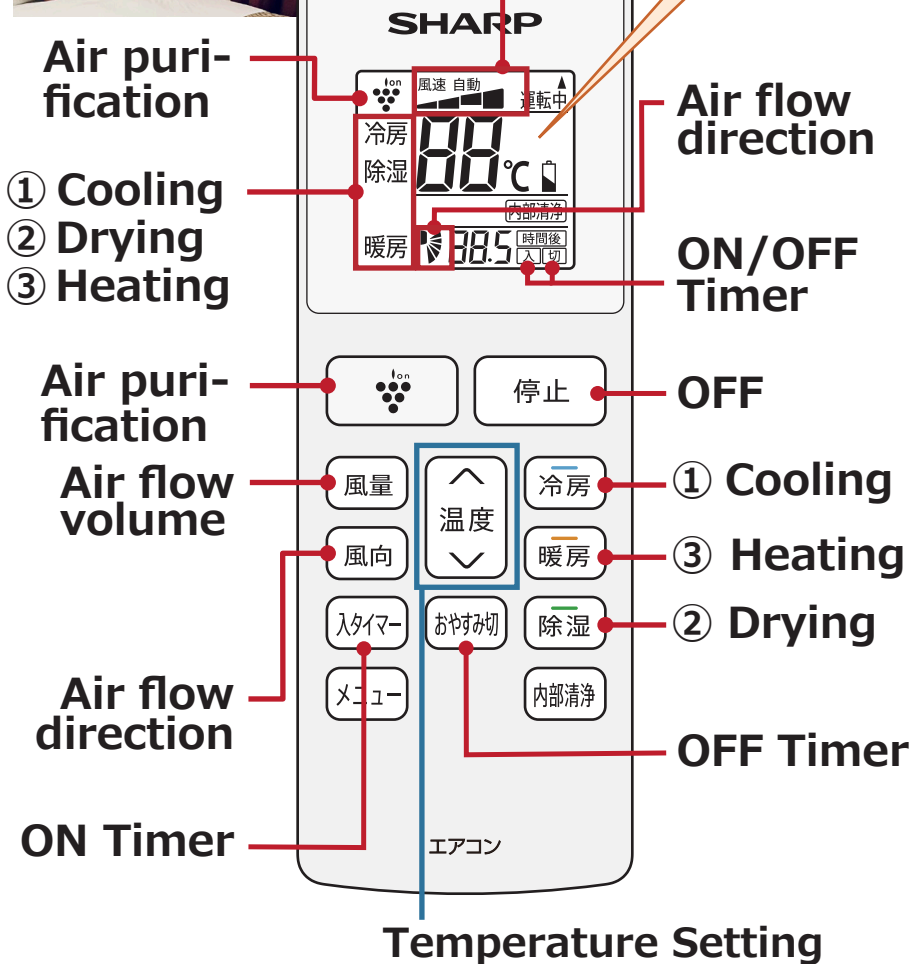

USAGE OF ELECTRICAL APPLIANCES

TV

AIR CONDITIONER

INDUCTION HEATING

Low High

Heating
ON / OFF

POWER  **ON (press 2 sec.) / OFF**

 When the light is on, please be careful as the cooker is very hot.

HOW TO USE

- 1 Please put the cookware on the heating area before turning on the Induction Cooker.
 - 2 Once you turn on the cooker, turn on the heating to adjust the heat temperature to: High or Low
-  Please make sure to turn on the fan in the kitchen when cooking. Cooking without the fan may cause the fire alarm to go off.

やわらか

Mild washing the rear.

ビデ

Bidet

OSCILLATING

- If you press the button again during use, the wand moves back and forth so that you can wash your rear thoroughly.

⚠ Please do not flush too much toilet paper. It can cause the toilet to clog or break.