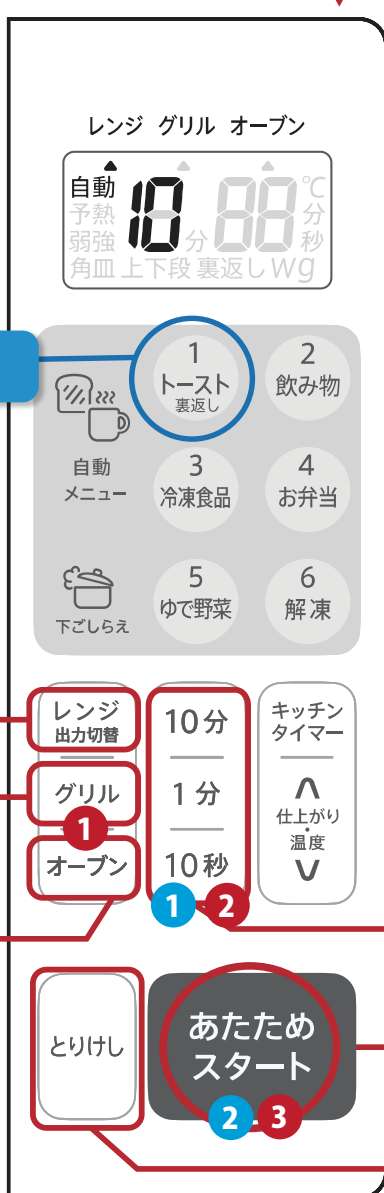

HOW TO USE

- 1 Please put the cookware on the heating area before turning on the Induction Cooker.
 - 2 Once you turn on the cooker, turn on the heating to adjust the heat temperature to: High or Low
-  Please make sure to turn on the fan in the kitchen when cooking. Cooking without the fan may cause the fire alarm to go off.

INTERCOM

Unlock the
entrance door

Talk

Finish

MICROWAVE / OVEN / TOASTER

How to use the MICROWAVE:

- 1 Choose the amount of time by pressing the time buttons. (Ex. 2 minutes = Press the 1 min. button 2 times)
- 2 Press the WARM START button to start heating. Press CANCEL to stop early.

You can choose the matching button to heat these items.

Heating time is automatic.

- 1: Toast / 2: Drink / 3: Frozen food /
4: Bento Box / 5: Steamed vegetables /
6: For frozen items

! Please do not use the black square plate when microwaving.
温めの際には、黒い角皿は使用しないでください。

You can toast!

Change power level (watts)

TOASTER-GRILL

OVEN

**10 min.
1min.
10sec.**

Warm Start

Cancel

How to use the GRILL or OVEN: