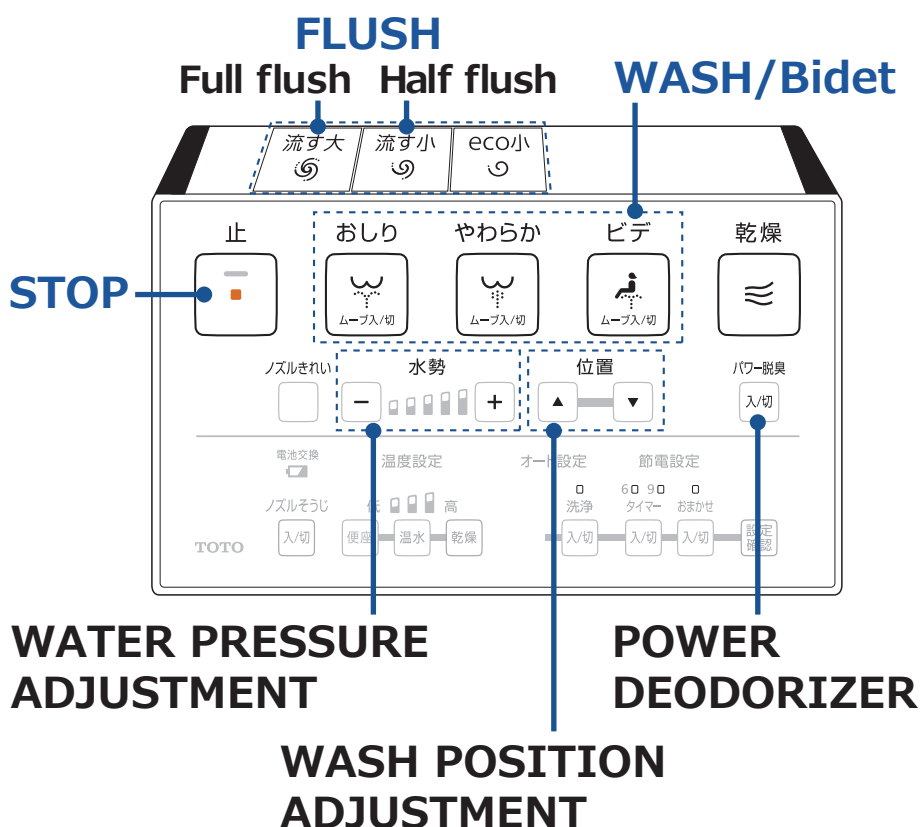

RESTROOM

おしり

Washing the rear.

やわらか

Mild washing the rear.

ビデ

Bidet

OSCILLATING

- If you press the button again during use, the wand moves back and forth so that you can wash your rear thoroughly.

⚠ Please do not flush too much toilet paper. It can cause the toilet to clog or break.

If necessary, please flush more than once during use. Do not flush anything other than the toilet paper provided.

⚠ 一度に大量の紙を流すと詰まりや故障の原因となります。数回に分けてお流してください。

BATHROOM DRYER