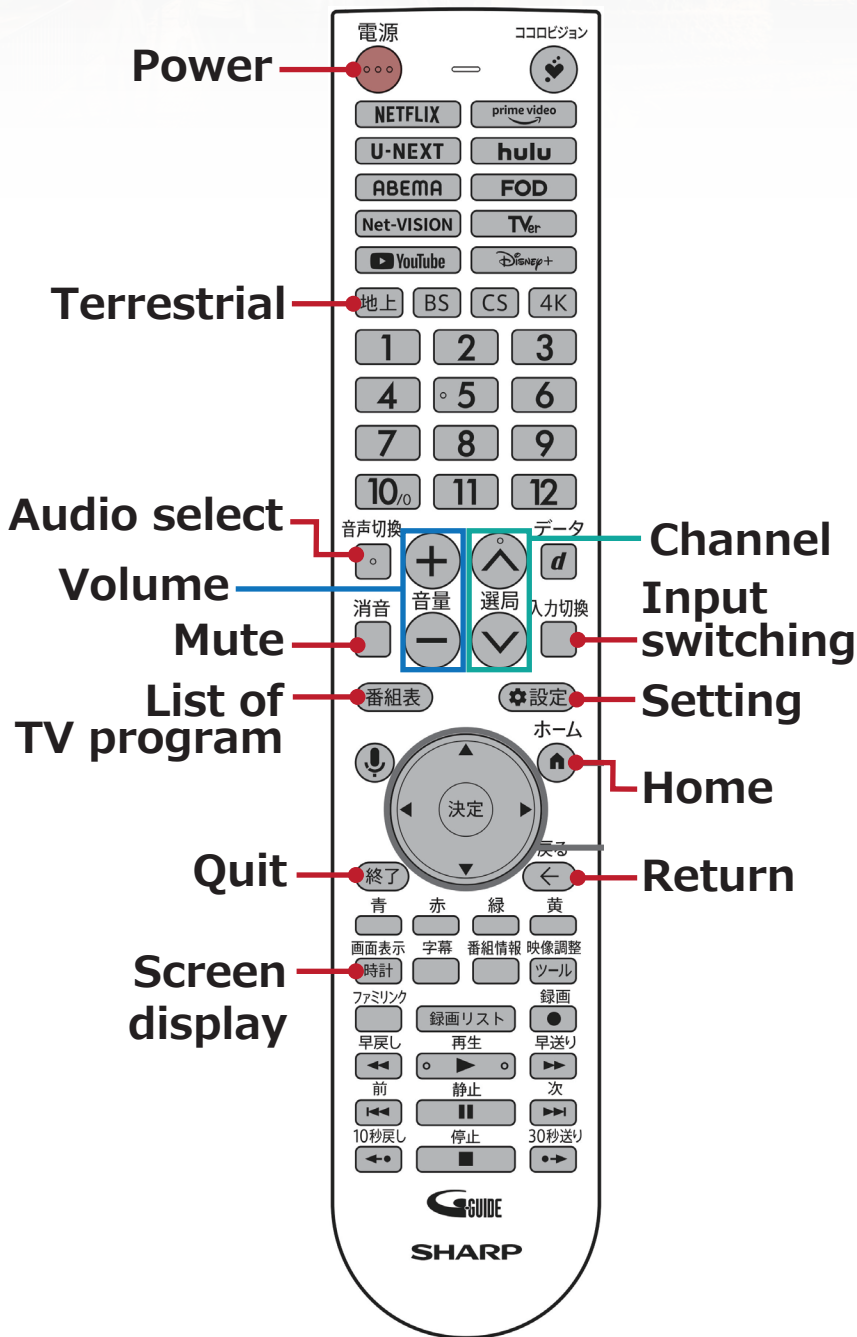

USAGE OF ELECTRICAL APPLIANCES

TV

AIR CONDITIONER

INDUCTION HEATING

Low High

Heating
ON / OFF

POWER  **ON (press 2 sec.) / OFF**

 When the light is on, please be careful as the cooker is very hot.

HOW TO USE

- 1 Please put the cookware on the heating area before turning on the Induction Cooker.
 - 2 Once you turn on the cooker, turn on the heating to adjust the heat temperature to: High or Low
-  Please make sure to turn on the fan in the kitchen when cooking. Cooking without the fan may cause the fire alarm to go off.

You can choose the matching button to heat these items.

Heating time is automatic.

- 1: Toast / 2: Drink / 3: Frozen food /
4: Bento Box / 5: Steamed vegetables /
6: For frozen items

! Please do not use the black square plate when microwaving.
温めの際には、黒い角皿は使用しないでください。

やわらか

Mild washing the rear.

ビデ

Bidet

OSCILLATING

- If you press the button again during use, the wand moves back and forth so that you can wash your rear thoroughly.

⚠ Please do not flush too much toilet paper. It can cause the toilet to clog or break.