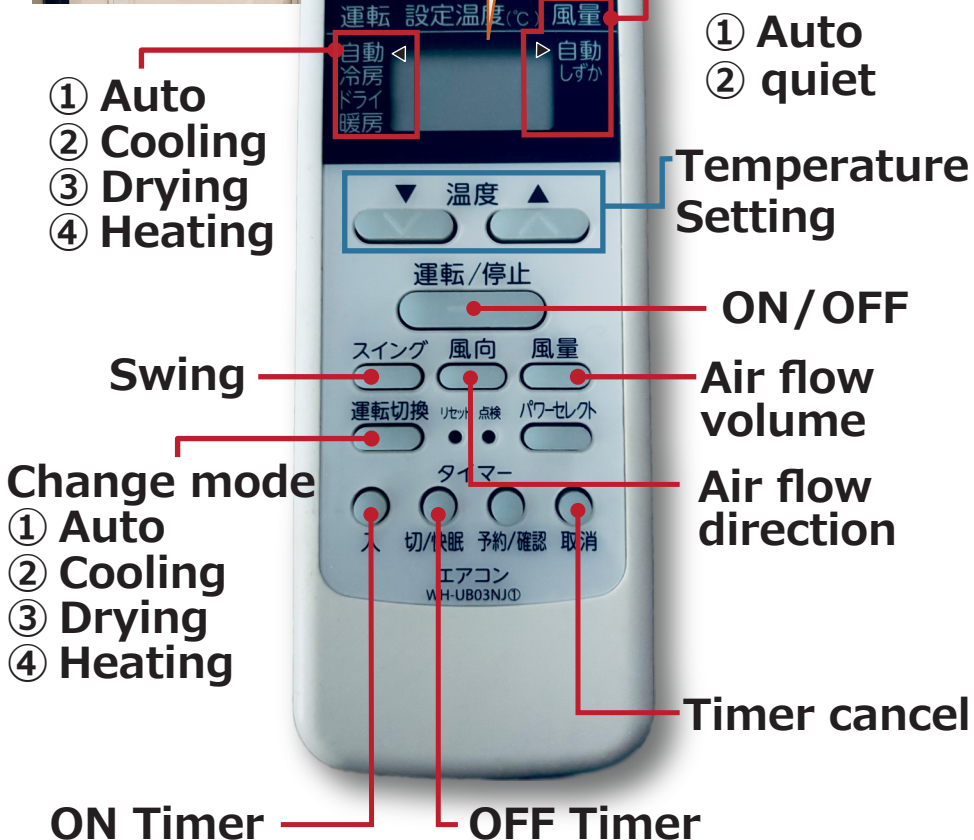

USAGE OF ELECTRICAL APPLIANCES

TV

AIR CONDITIONER

INDUCTION HEATING

Low High

Heating
ON / OFF

POWER  **ON (press 2 sec.) / OFF**

 When the light is on, please be careful as the cooker is very hot.

HOW TO USE

- 1 Please put the cookware on the heating area before turning on the Induction Cooker.
 - 2 Once you turn on the cooker, turn on the heating to adjust the heat temperature to: High or Low
-  Please make sure to turn on the fan in the kitchen when cooking. Cooking without the fan may cause the fire alarm to go off.

やわらか

Mild washing the rear.

ビデ

Bidet

OSCILLATING

- If you press the button again during use, the wand moves back and forth so that you can wash your rear thoroughly.

⚠ Please do not flush too much toilet paper. It can cause the toilet to clog or break.